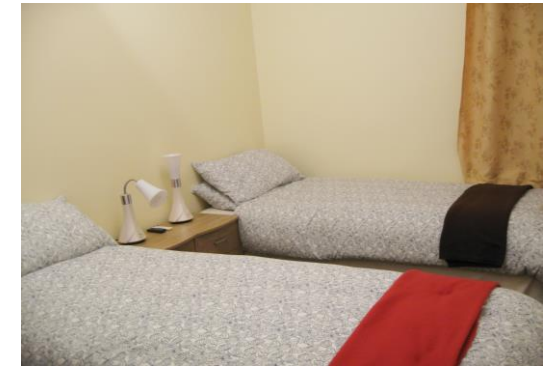

On arrival your party will be offered a courtesy mug of tea or coffee and assistance with your luggage.

Living Room

The living room contains entertainment equipment, including a TV with 40" HD LCD screen and built in free view. We have also included a Blu-Ray / DVD Player, just in case there is nothing on. On the other side of the room is a PC with Broadband up to 75Mb/s download (Broadband, additional cost, selected when booking). Therefore, if you fancy a quiet night in with your feet up in front of

fitted in wardrobe for those sleeping in the front room. The living room like the bed room contains a socket for the under mattress Fire alarm for the deaf and every room has a red flashing light for during the day, which indicates the fire alarm is active.

Hallway

With its gentle slope down into the Dining Kitchen Area, guests sleeping in either front room, or bed room, can access the rest of the apartment without disturbing the other members of their party.

Bed Room

With two single 2ft 6" electric beds (as shown here) that on request can be put together to make a double. This modern looking bedroom along with its beds, has a fitted in wardrobe, two bedside units each with a flexible tulip head bedside lamp, which have remote access to turn them off and on. In addition, this room like the "Living Room" contains two plug in points Fire Alarm sockets for the under mattress alarms for the deaf.