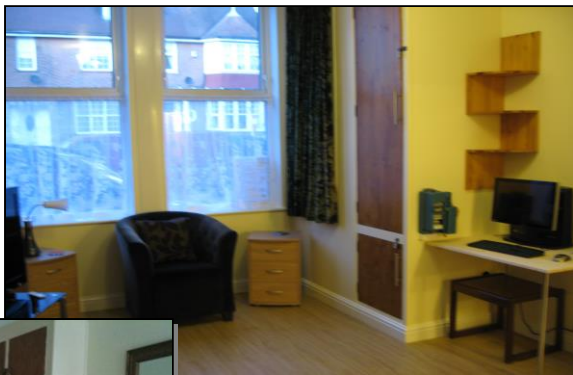

On arrival your party will be offered a courtesy mug of tea or coffee and assistance with your luggage.

Living Room

The living room contains entertainment equipment, including a TV with 40" HD LCD screen and built in free view. We have also included a Blu-Ray / DVD Player, just in case there is nothing on. On the other side of the room is a PC with Broadband up to 75Mb/s download (Broadband, additional cost, selected

Hallway

With its gentle slope down into the Dining Kitchen Area, this means that guests sleeping in either front room, or bed room, can access the rest of the apartment without disturbing the other members of their party.