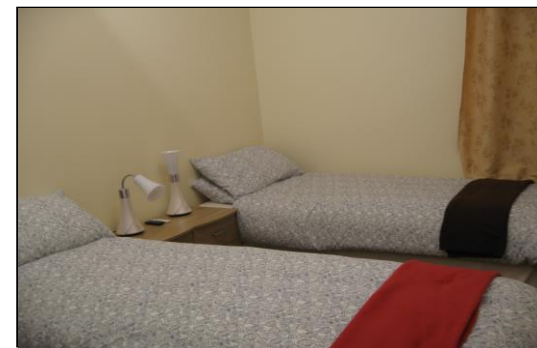

computer for ease of access. In addition, to the three seated, double bed settee and a fitted in wardrobe for those sleeping in the front room. The living room like the bed room contains a socket for the under mattress Fire alarm for the deaf and every room has a red flashing light for during the day, which indicates the fire alarm is active.

Hallway

With its gentle slope down into the Dining Kitchen Area, this means that guests sleeping in either front room, or bed room, can access the rest of the apartment without disturbing the other members of their party.

Bed Room

With two single 2ft 6" electric beds (as shown here) that on request can be put together to make a double. This modern looking bedroom along with its beds, has a fitted in wardrobe, two bedside units each with a flexible tulip head bedside lamp, which along with the main light in the room have remote access to turn them off and on. In addition, this room like the "Living Room" contains two plug in points Fire Alarm sockets for the under mattress alarms for the deaf.